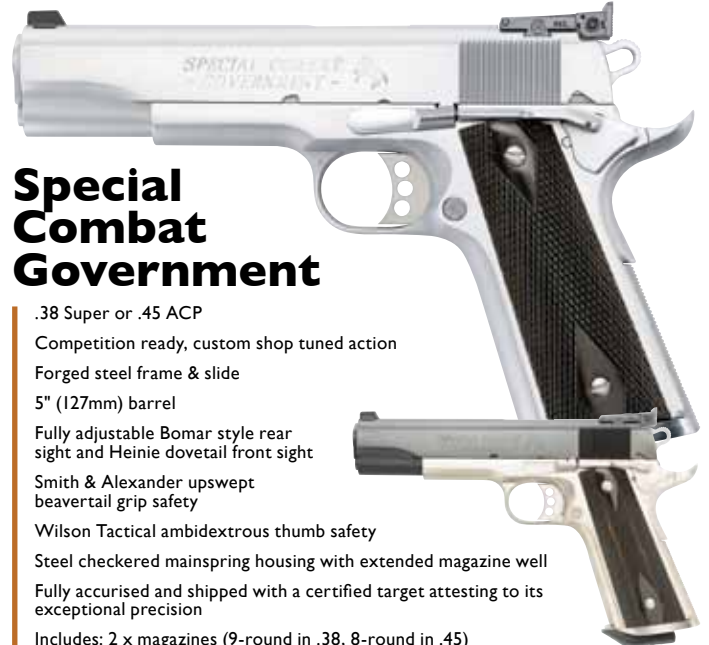

Special Combat Government

.38 Super or .45 ACP
Competition ready, custom shop tuned action
Forged steel frame & slide
5" (127mm) barrel
Fully adjustable Bomar style rear sight and Heinie dovetail front sight
Smith & Alexander upswept beavertail grip safety
Wilson Tactical ambidextrous thumb safety
Steel checkered mainspring housing with extended magazine well
Fully accurised and shipped with a certified target attesting to its exceptional precision
Includes: 2 x magazines (9-round in .38, 8-round in .45)
Hard chrome finish or blue/satin finish with black/silver grips
Weight: 39.5oz (1120g) in .38, 38oz (1080g) in .45
Made in USA