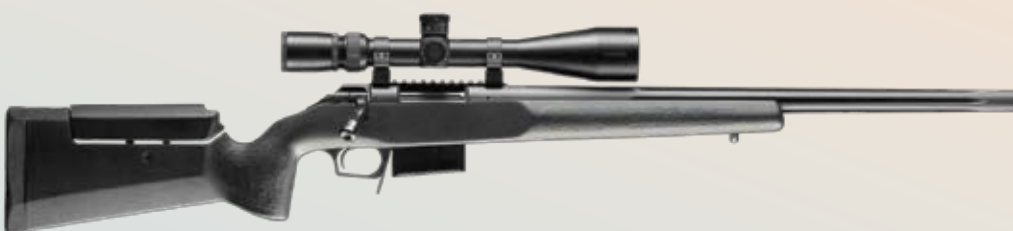

FRONTIER ARMS

Since 1949

Exclusive Australian Distributor

08 8373 2855

www.frontierarms.com.au